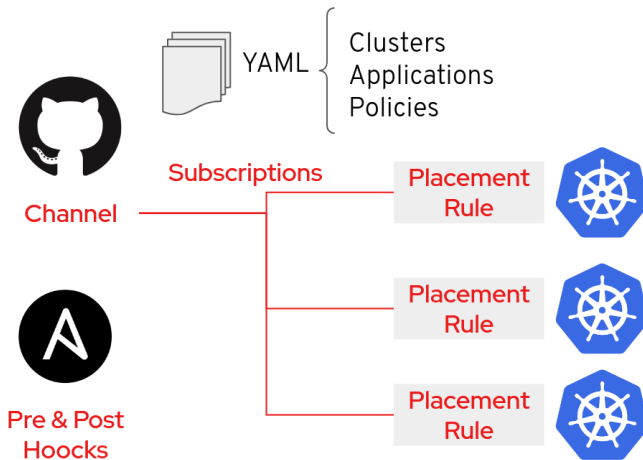

Servicios Gestionados

Simplificar la Plataforma con un Servicio Completo

CLOUD NATIVE COMPUTING FOUNDATION

Managed by You (Blue), Premium Add-On (Orange), Included (Green)

Managed Container Services

KaaS Kubernetes as a Service	KPaaS Kubernetes Platform as a Service	CaaS Container as a Service
App Development	App Development	App Development
App Operations	App Operations	App Operations
Platform Troubleshooting	Platform Troubleshooting	Platform Troubleshooting
Platform Support	Platform Support	Platform Support
Day 2 Platform Operations	Day 2 Platform Operations	Day 2 Platform Operations
Platform Security	Platform Security	Platform Security
Platform Functions (e.g Logging)	Platform Functions (e.g Logging)	Platform Functions (e.g Logging)
Kubernetes Worker Nodes	Kubernetes Worker Nodes	Container Orchestrator
Kubernetes Control Plane	Kubernetes Control Plane	
Infrastructure	Infrastructure	Infrastructure

Gestión Multi - Clúster

Los Retos

Single pane of glass con **GitOps**

Comunicación Multi-clúster

DevSecOps

Single pane of glass – GitOps

Advanced Cluster Management for Kubernetes

Channels, Subscriptions and Placement Rules: Kubernetes Custom Resources.

Git como fuente de la verdad:

- Gestión del ciclo de vida de los clústers.
- Despliegue de aplicaciones.
- Políticas y gobernanza.
- observabilidad.

Gestión Multi-Clúster, Multi-Cloud.

Arquitectura de la Demo

Gestión del **ciclo de vida** de los clústers.

Gestión avanzada del **ciclo de vida** de las aplicaciones.

Gobernanza y gestión de **políticas centralizadas**.

Observabilidad multicluster para disponibilidad y optimización.