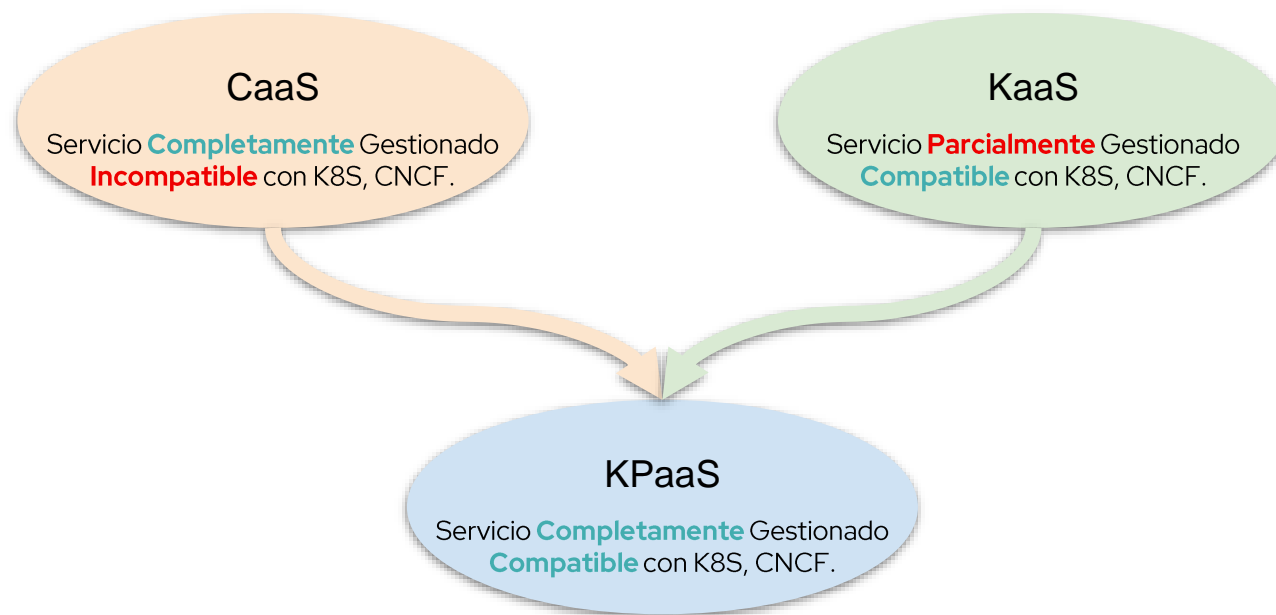

El coche de AWS

El coche de Azure

El coche de GCP

Arquitectura

Distribución de Kubernetes Vs Plataforma de Aplicaciones

* Red Hat OpenShift® includes supported runtimes for popular languages/frameworks/databases. Additional capabilities listed are from the Red Hat Application Services and Red Hat Data Services portfolios.

Servicios Gestionados

Simplificar la Plataforma con un Servicio Completo

CLOUD NATIVE COMPUTING FOUNDATION

Managed by You (Blue), Premium Add-On (Orange), Included (Green)

Managed Container Services

KaaS Kubernetes as a Service	KPaaS Kubernetes Platform as a Service	CaaS Container as a Service
App Development	App Development	App Development
App Operations	App Operations	App Operations
Platform Troubleshooting	Platform Troubleshooting	Platform Troubleshooting
Platform Support	Platform Support	Platform Support
Day 2 Platform Operations	Day 2 Platform Operations	Day 2 Platform Operations
Platform Security	Platform Security	Platform Security
Platform Functions (e.g Logging)	Platform Functions (e.g Logging)	Platform Functions (e.g Logging)
Kubernetes Worker Nodes	Kubernetes Worker Nodes	Container Orchestrator
Kubernetes Control Plane	Kubernetes Control Plane	
Infrastructure	Infrastructure	Infrastructure

Gestión Multi - Clúster

Los Retos

Single pane of glass con **GitOps**

Comunicación Multi-clúster

DevSecOps

Single pane of glass – GitOps

Advanced Cluster Management for Kubernetes

Channels, Subscriptions and Placement Rules: Kubernetes Custom Resources.

Git como fuente de la verdad:

- Gestión del ciclo de vida de los clústers.
- Despliegue de aplicaciones.
- Políticas y gobernanza.
- observabilidad.

Gestión Multi-Clúster, Multi-Cloud.

Arquitectura de la Demo