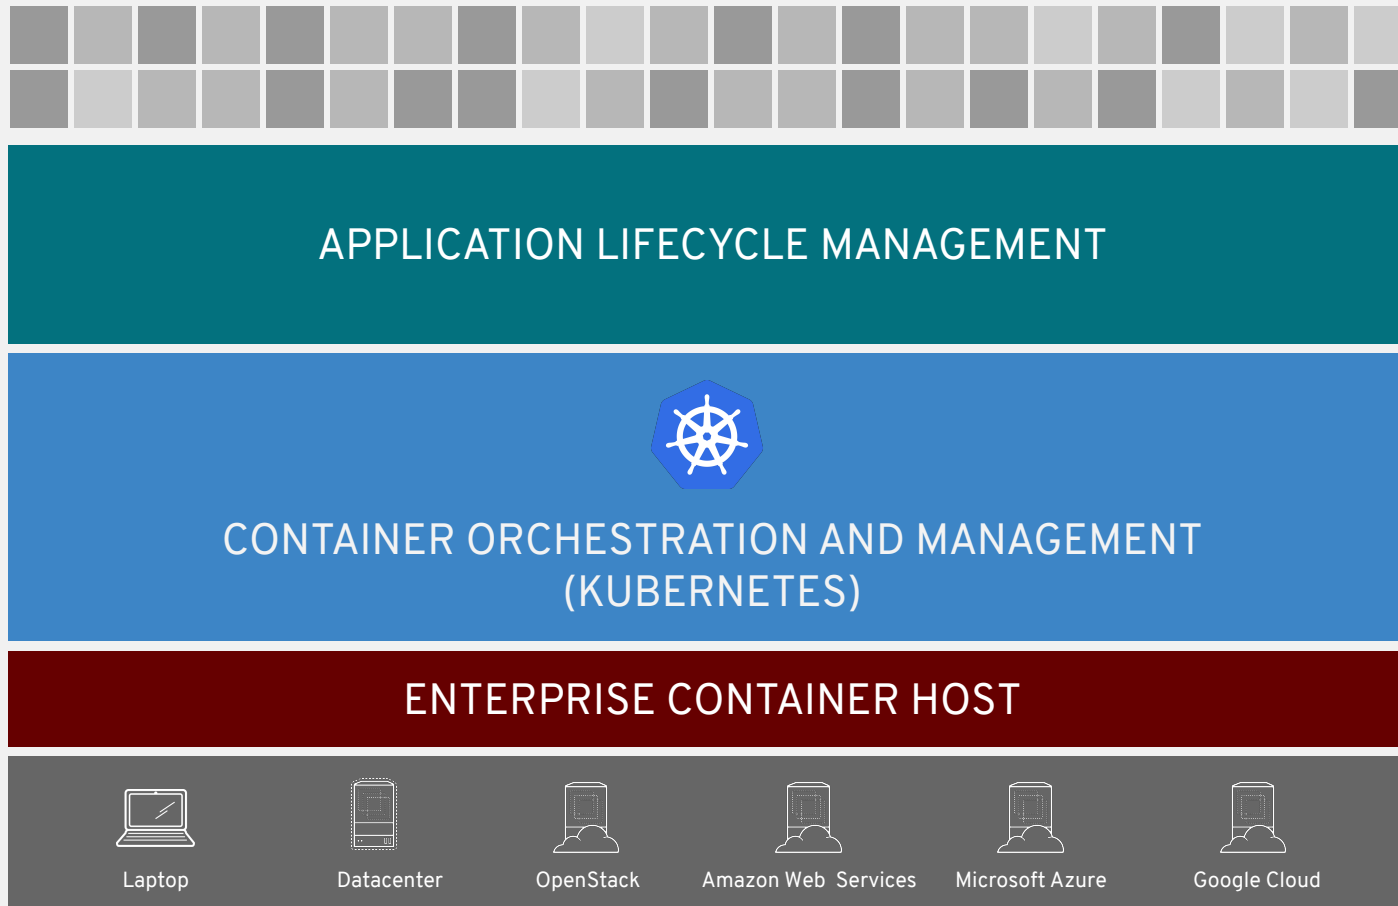

OPENSIFT CONTAINER PLATFORM

ANY
CONTAINER