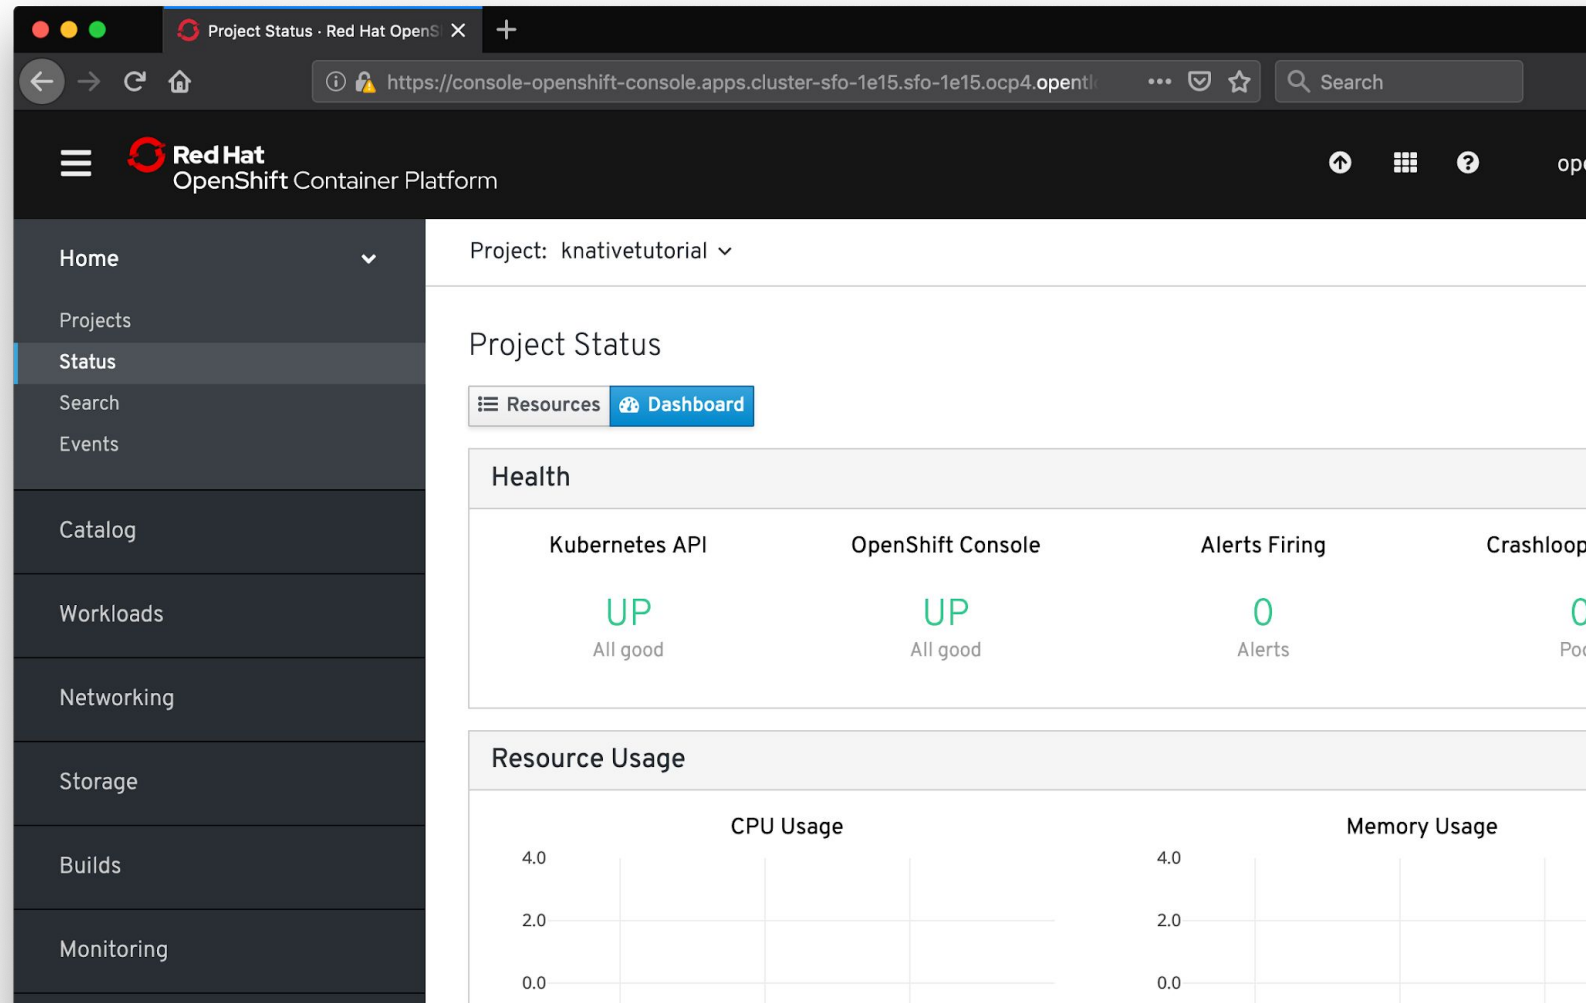

Red Hat

Serverless or
Serverfull

Serverless computing refers to a new model of cloud native computing, enabled by architectures that do not require server management to build and run applications.

Cloud Native Computing Foundation

<https://pnt.redhat.com/pnt/p-611879/>

The screenshot shows the AWS Lambda website. At the top, there's a navigation bar with the AWS logo, links for 'Contact Sales', 'Support', 'English', and 'My Account', and a 'Create an AWS Account' button. Below this is a secondary navigation bar with links for 'Products', 'Solutions', 'Pricing', 'Documentation', 'Learn', 'Partner Network', 'AWS Marketplace', 'Customer Enablement', and 'Explore More'. The main content area features a large header for 'AWS Lambda' with the tagline 'Run code without thinking about servers. Pay only for the compute time you consume.' and a prominent yellow 'Get started with AWS Lambda' button. Below the header is a 'TECH TALK' section titled 'Advanced Serverless Orchestration with AWS Step Functions' with a 'Register now' button. The bottom part of the page contains introductory text about AWS Lambda's serverless architecture and a diagram illustrating the workflow.

Knative

<https://github.com/knative>

OpenShift Serverless

<https://www.openshift.com/learn/topics/serverless>

The screenshot shows a web browser window with the URL `https://docs.openshift.com/container-platform/4.1/serverless/installing-c`. The page title is "Installing OpenShift Serverless". The left sidebar contains a navigation menu with the following items: Authentication, Networking, Storage, Registry, Builds, Images, and Applications. The main content area is titled "Cluster size requirements" and contains the following text: