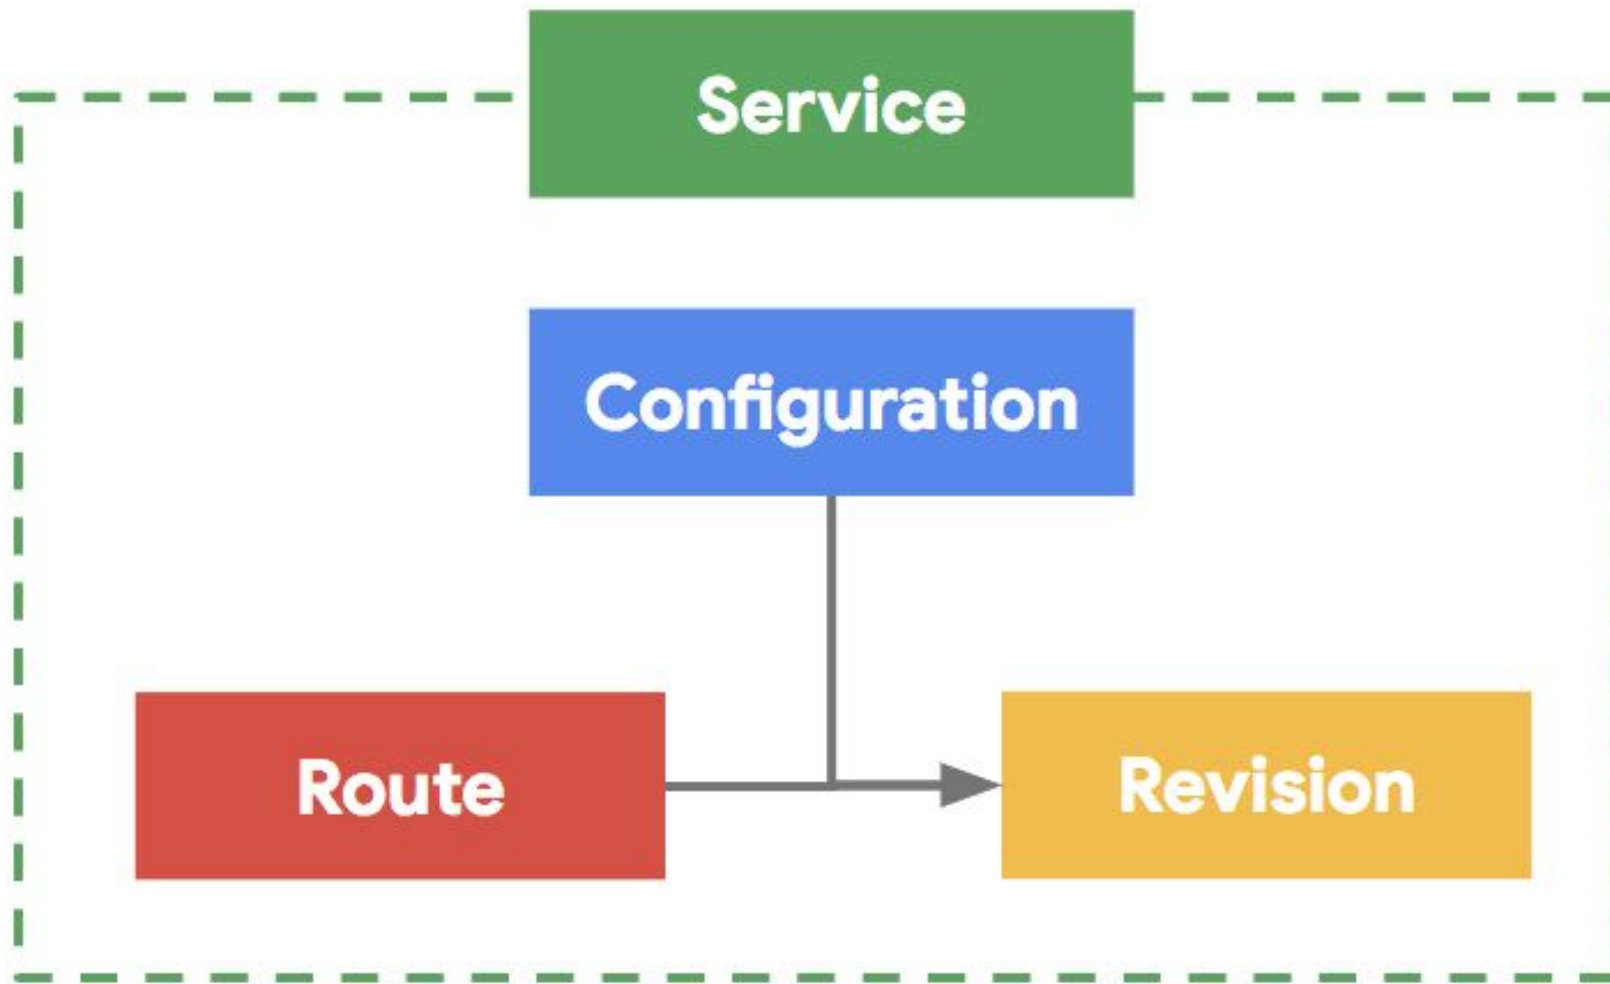

SERVICE MESH

A dedicated network for
service-to-service communications

Istio Service Mesh

Knative Users

Serving

Eventing

OpenShift

The Kubernetes Platform
for big ideas. Also Red
Hat's Kubernetes platform.