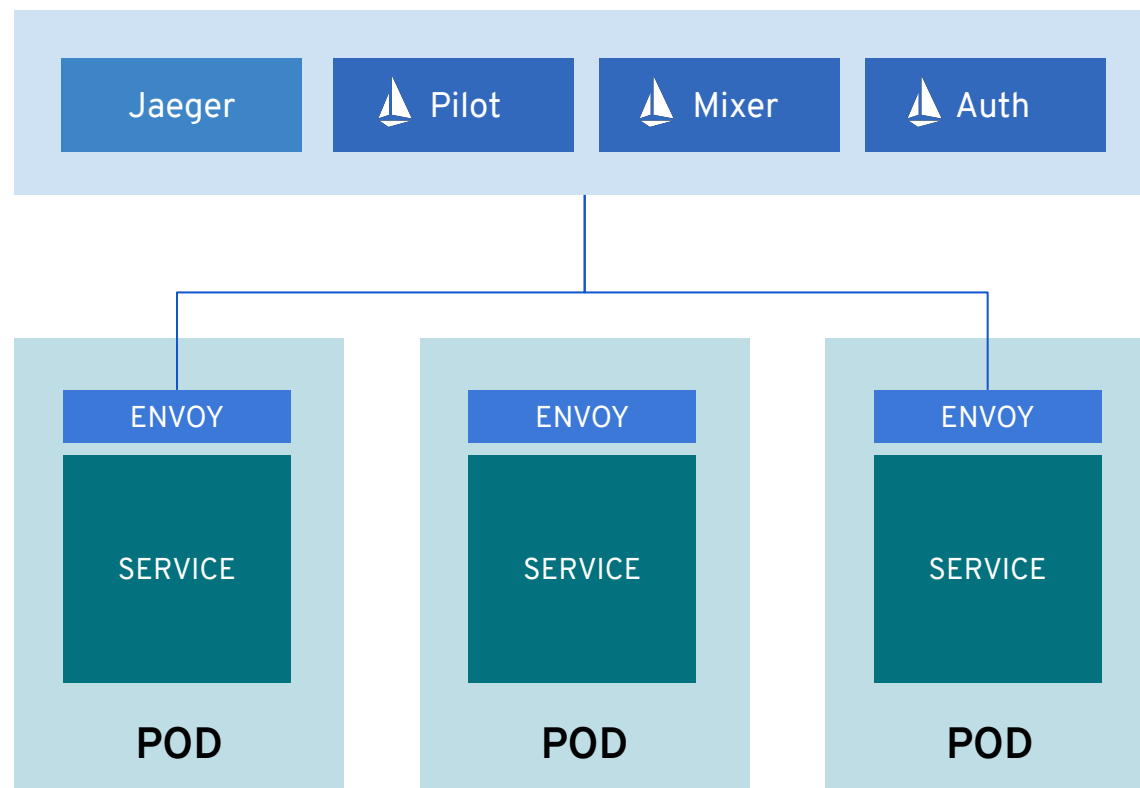

Below this text, there is a section titled "Additional resources" with a link to "Creating MachineSets".

At the bottom of the screenshot, there is a section titled "Scaling a MachineSet manually" with the text: "If you must add or remove an instance of a machine in a MachineSet, you can manually scale the MachineSet."

Why bother?

Beyond the obvious
benefit of adding more
Kubernetes things to our
resumes

Under the covers

Kubernetes

Istio

Knative Client

Knative Serving

Knative Eventing

SERVICE MESH

A dedicated network for
service-to-service communications

Istio Service Mesh

Knative Users

Serving

Eventing

OpenShift

The Kubernetes Platform
for big ideas. Also Red
Hat's Kubernetes platform.