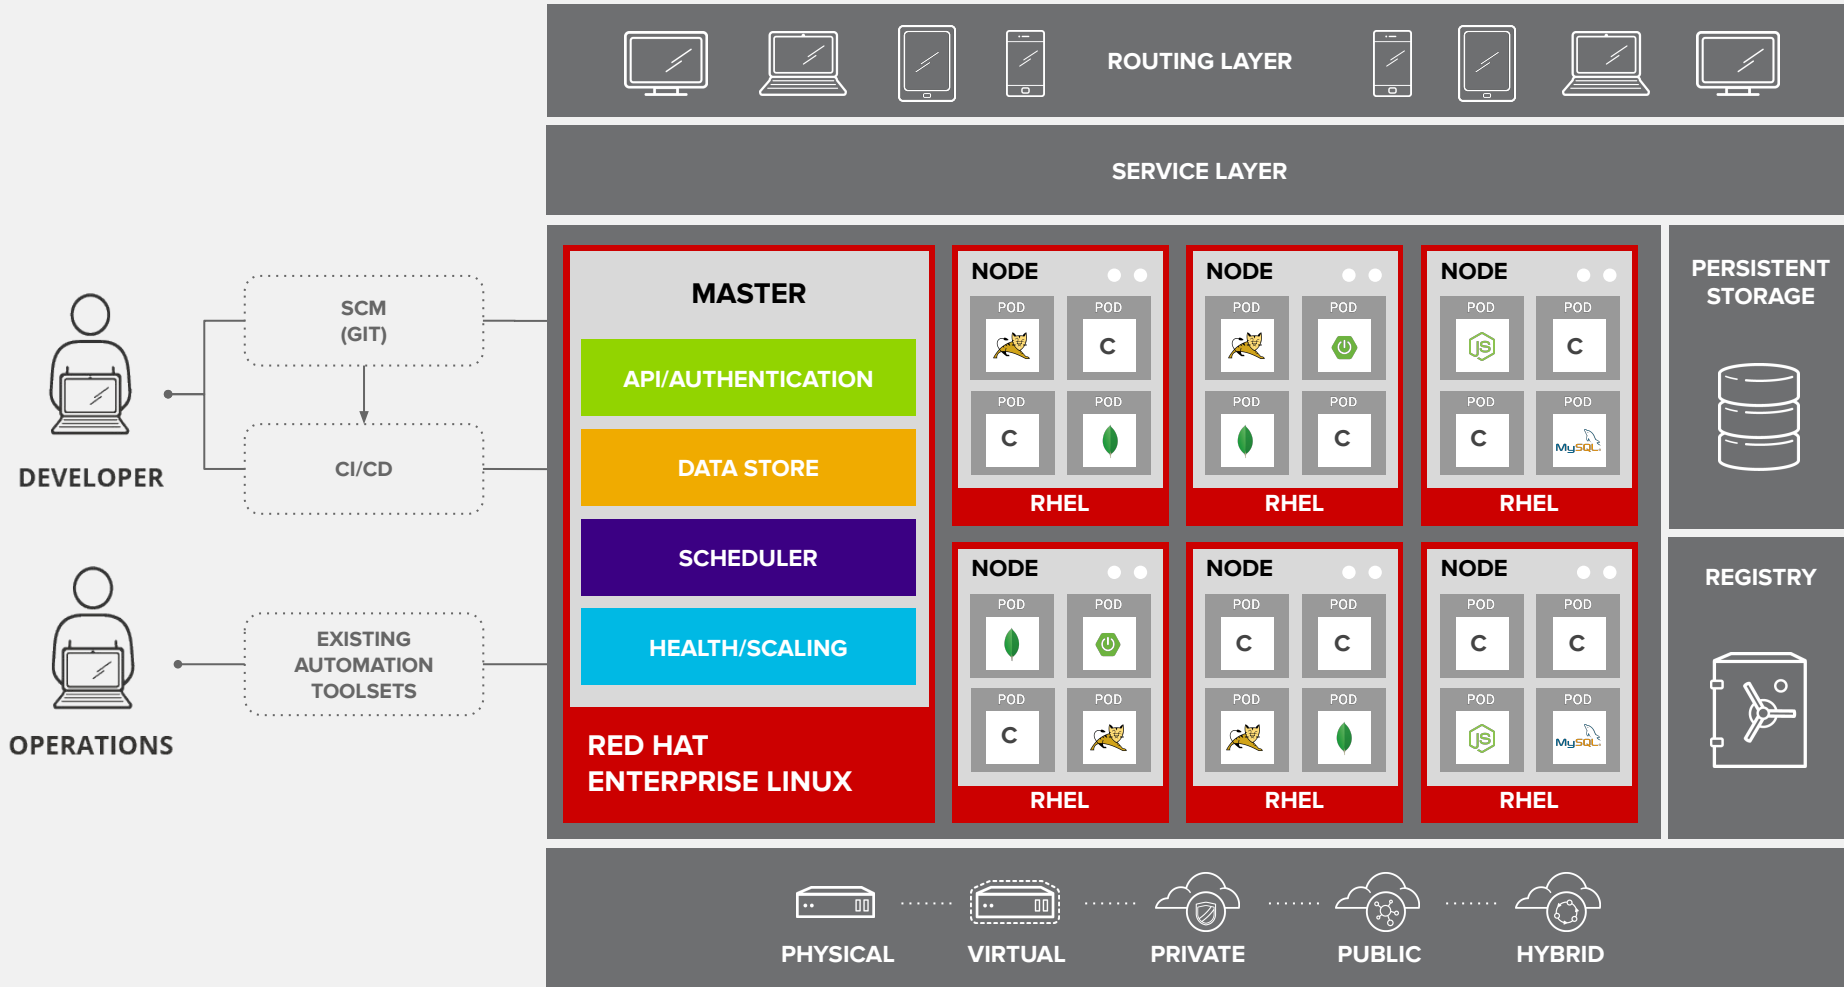

SERVICE MESH

A dedicated network for
service-to-service communications

Istio Service Mesh

Knative Users

Serving

Eventing

OpenShift

The Kubernetes Platform
for big ideas. Also Red
Hat's Kubernetes platform.

OPENSIFT CONTAINER PLATFORM

ANY
CONTAINER

RED HAT®
OPENSIFT

ANY
INFRASTRUCTURE

OPENSIFT CONTAINER PLATFORM

*coming soon

OPENSIFT ARCHITECTURE

Red Hat