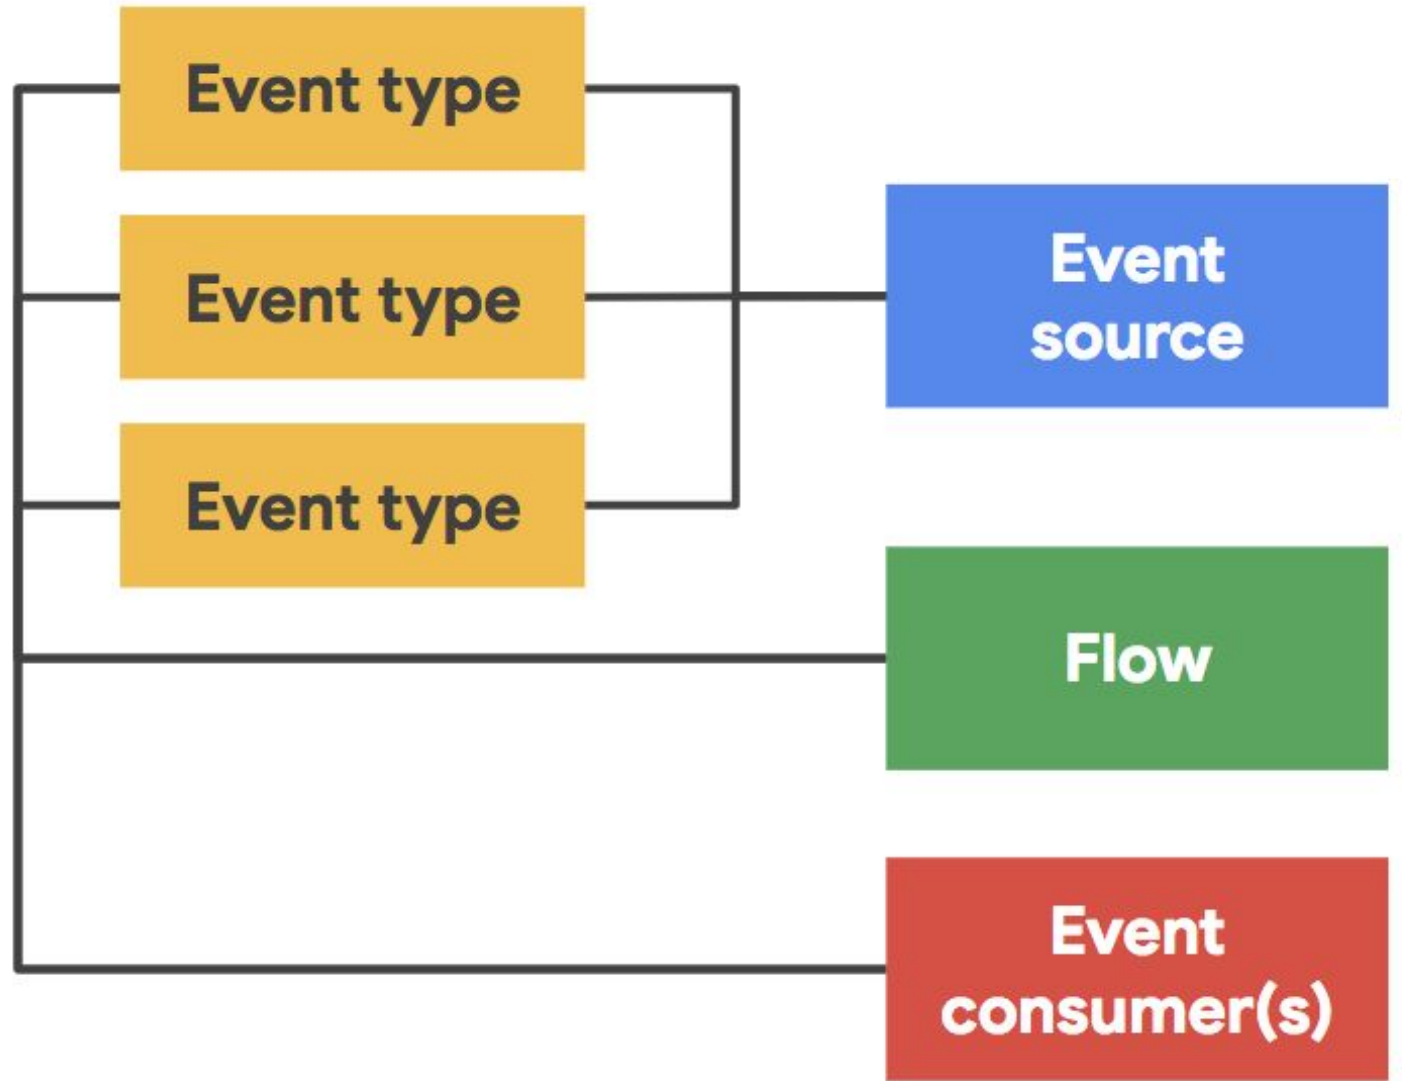

SERVICE MESH

A dedicated network for
service-to-service communications

Istio Service Mesh

Knative Users

Serving

Eventing

OpenShift

The Kubernetes Platform
for big ideas. Also Red
Hat's Kubernetes platform.