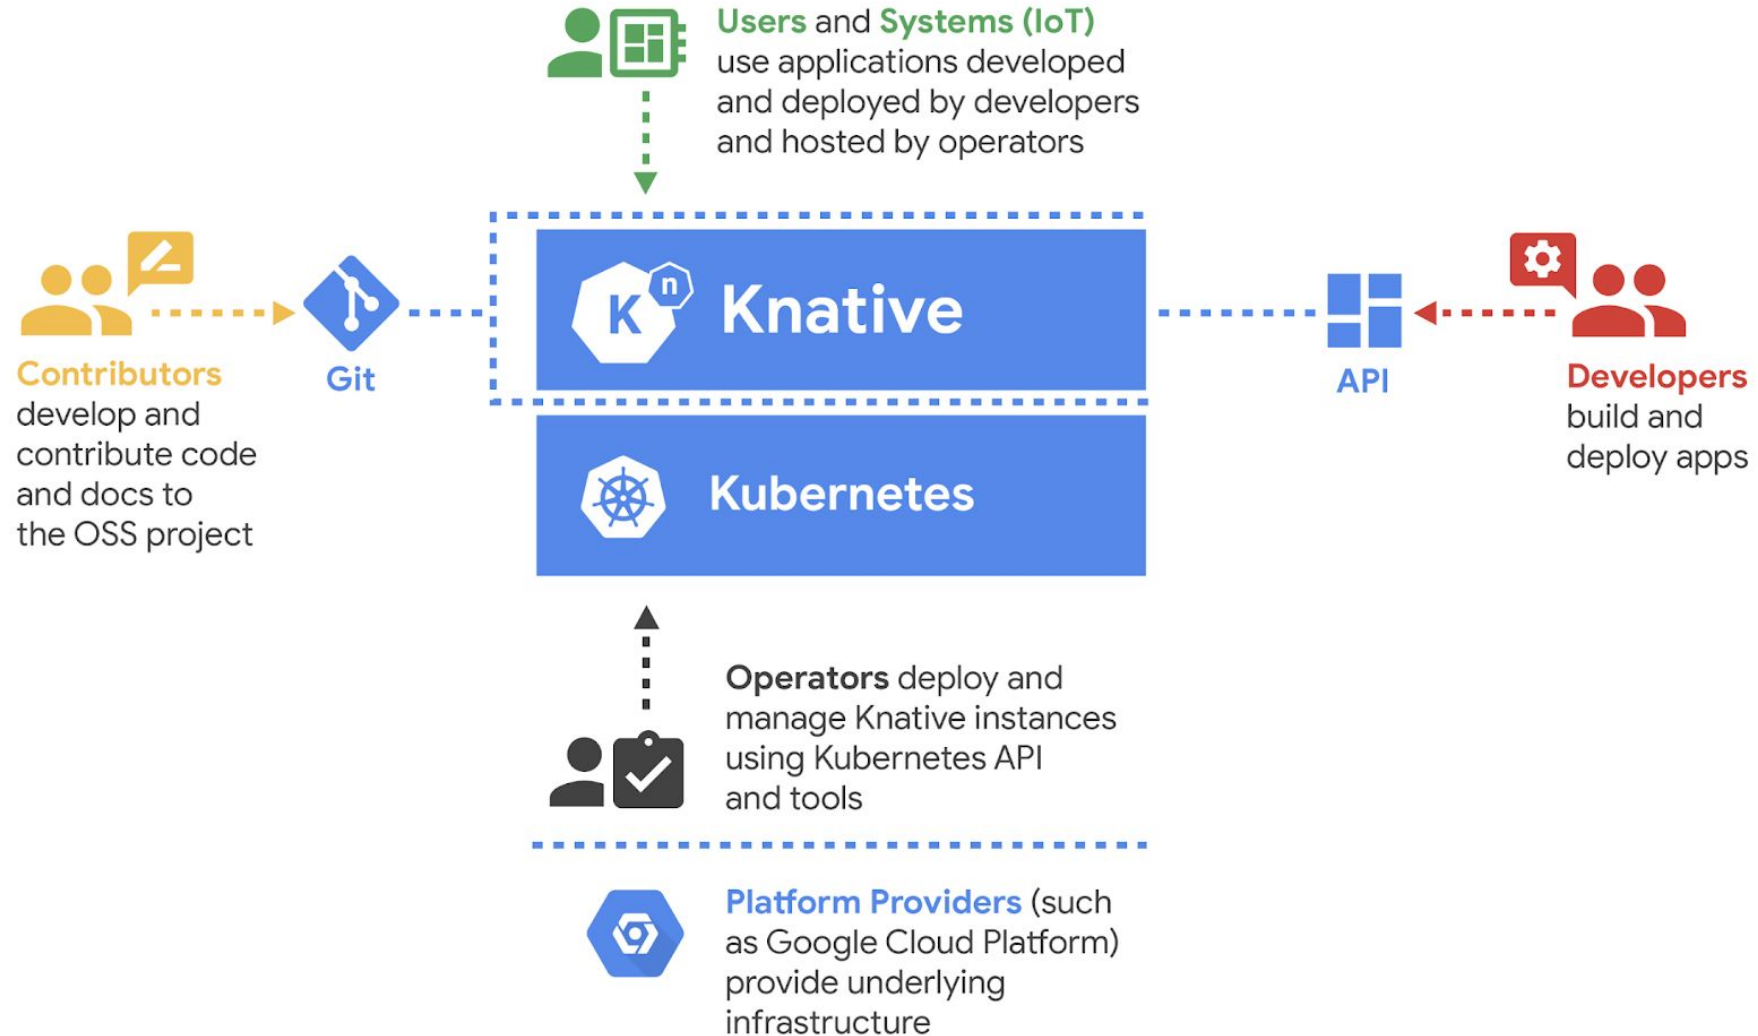

Red Hat

Serverless or
Serverfull

Serverless computing refers to a new model of cloud native computing, enabled by architectures that do not require server management to build and run applications.

Cloud Native Computing Foundation

An OpenShift cluster with 10 CPUs and 40 GB memory is the minimum requirement for getting started with your first serverless application. This usually means you must scale up one of the default MachineSets by two additional machines.

Why bother?

Beyond the obvious
benefit of adding more
Kubernetes things to our
resumes

Under the covers

Kubernetes

Istio

Knative Client

Knative Serving

Knative Eventing

SERVICE MESH

A dedicated network for
service-to-service communications

Istio Service Mesh

Knative Users

Serving

Eventing

OpenShift

The Kubernetes Platform
for big ideas. Also Red
Hat's Kubernetes platform.